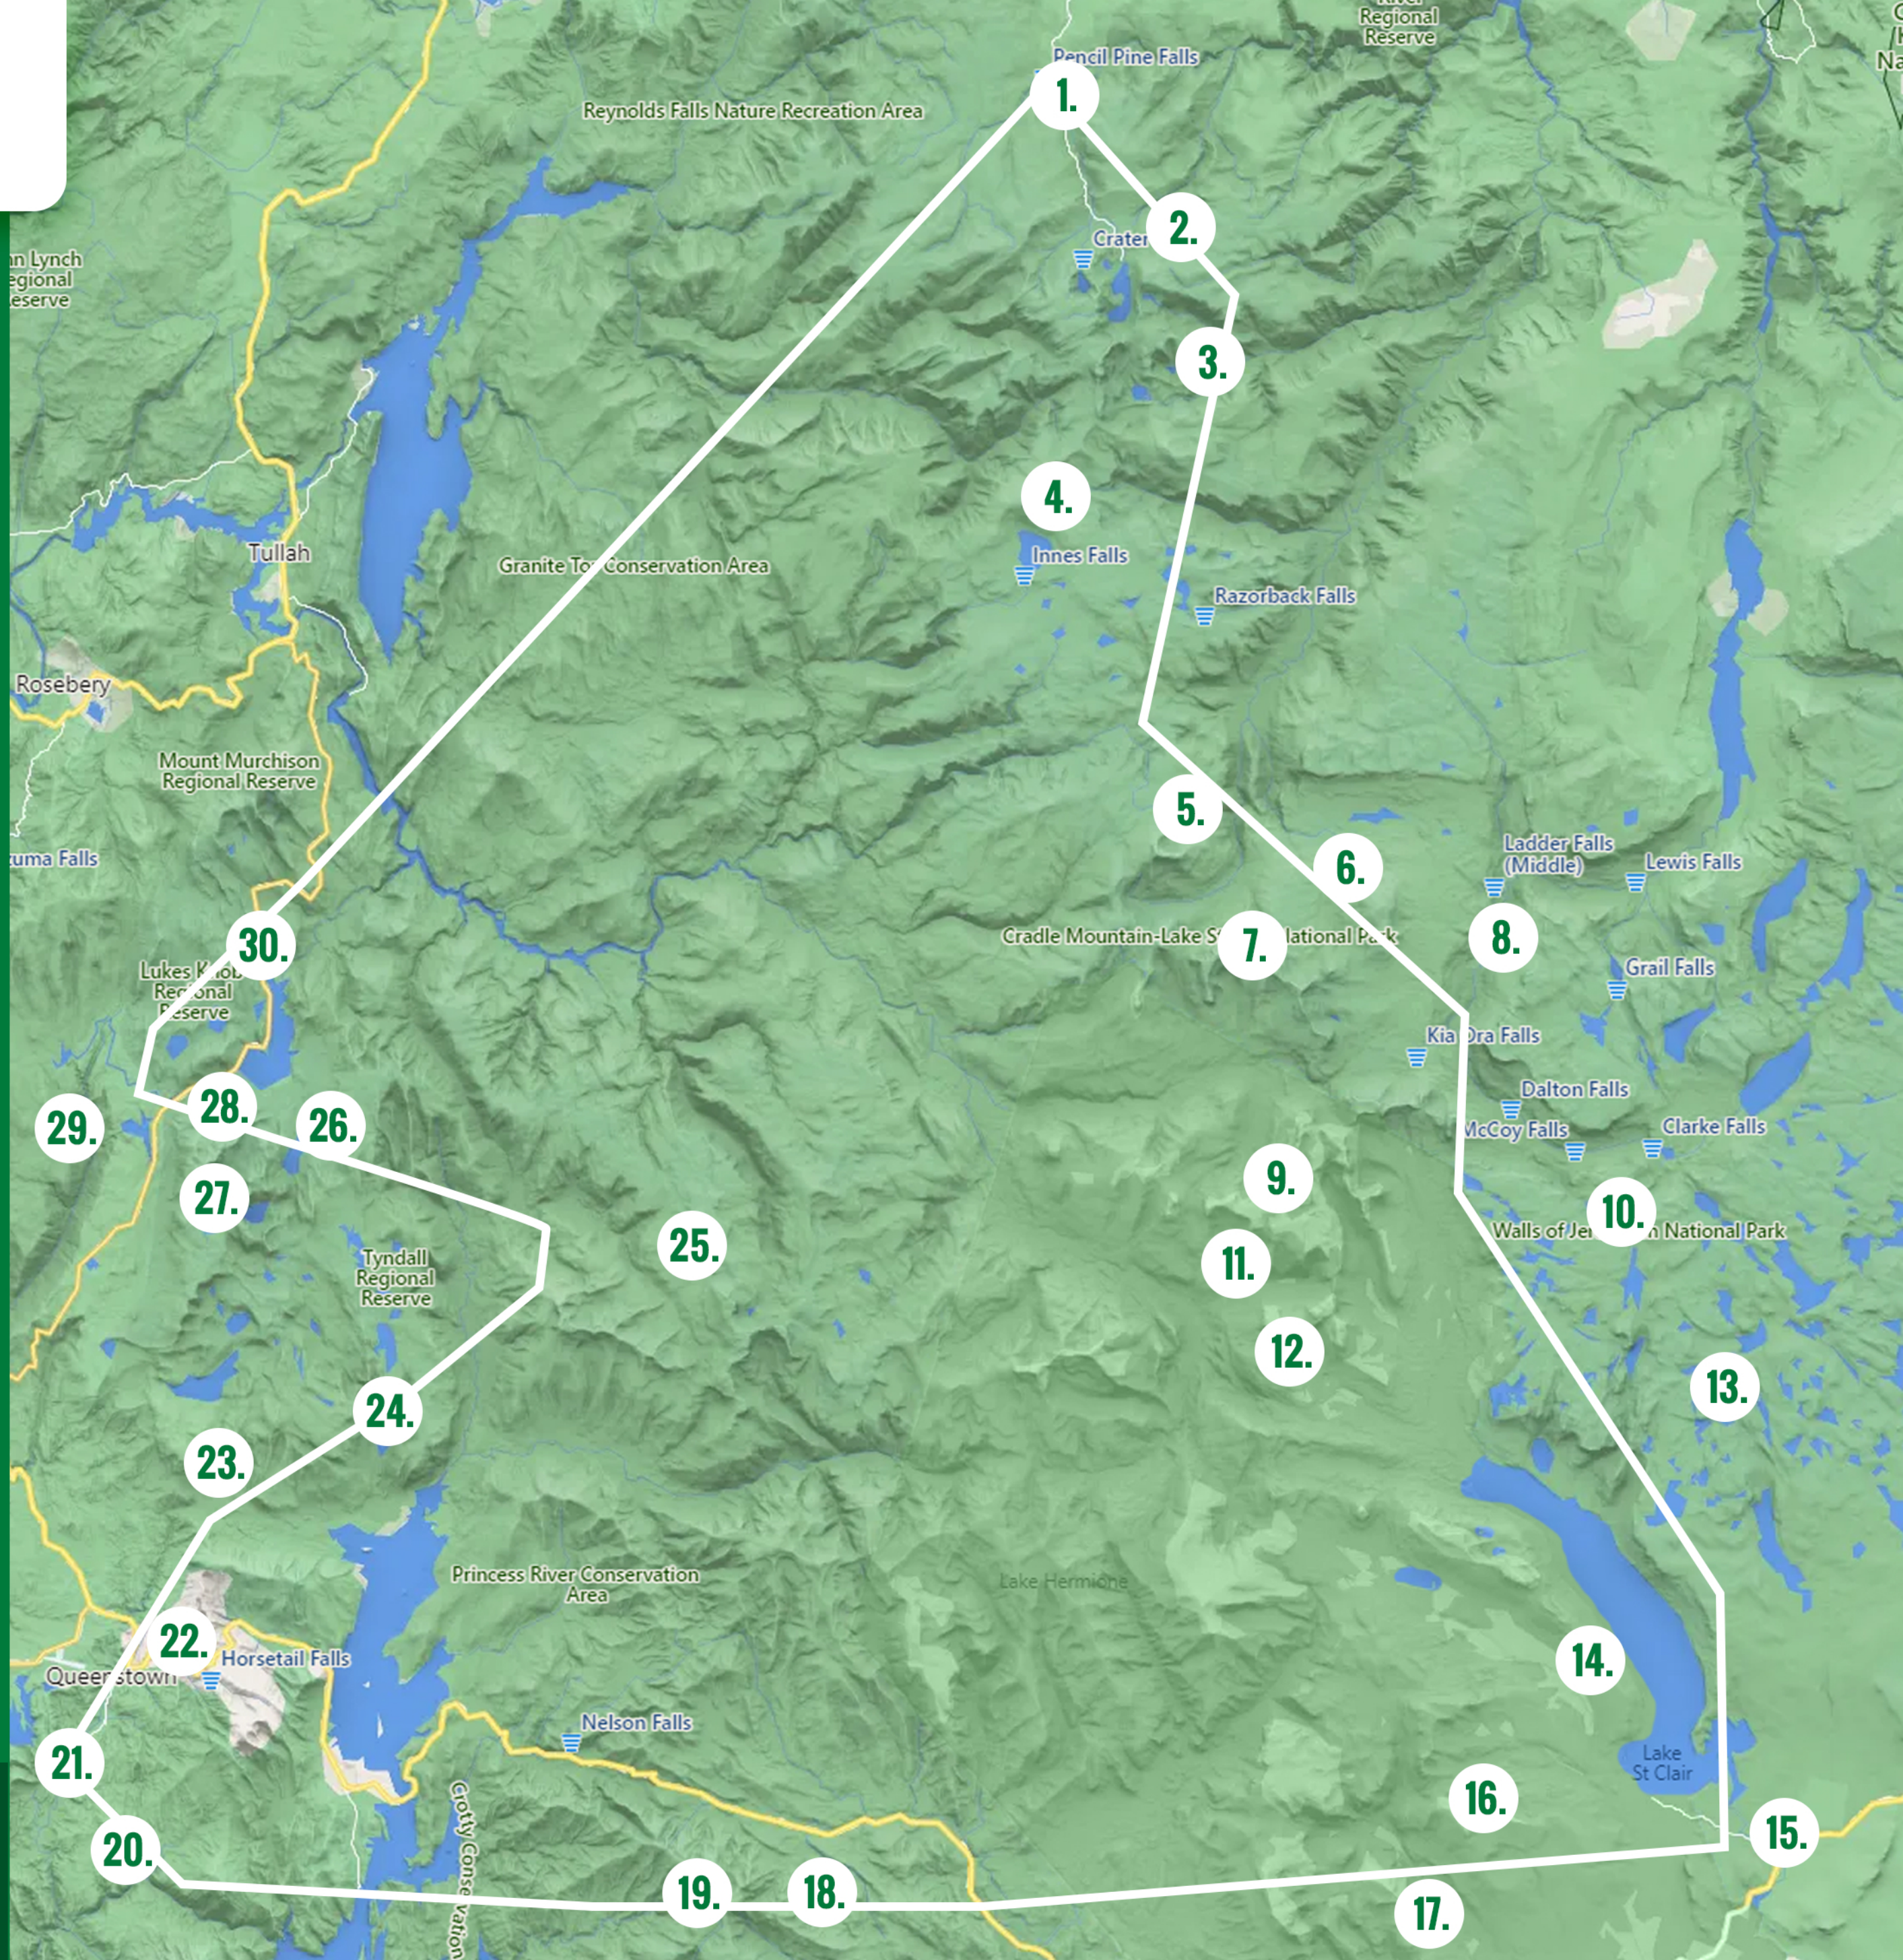

THE ULTIMATE  
INDULGENCE

**HIGHLIGHTS:**

1. CRADLE MOUNTAIN
2. DOVE LAKE & CRATER LAKE
3. FURY GORGE
4. BARN BLUFF
5. MT PELION WEST
6. MOUNT OSSA
7. MT PELION EAST
8. LEE'S PADDOCKS
9. THE WALLED MOUNTAIN
10. WALLS OF JERUSALEM
11. DU CANE RANGE
12. MOUNT GOULD
13. LAND OF 1000 LAKES
14. LAKE ST CLAIR
15. MOUNT OLYMPUS
16. MT RUFUS
17. MT ARROWSMITH
18. RAGLAN RANGE
19. FRANKLIN-GORDON WILD RIVERS NATIONAL PARK
20. STRAHAN (IN THE DISTANCE)
21. WEST COAST + SOUTHERN OCEAN (IN THE DISTANCE)
22. QUEENSTOWN
23. MT SEDGWICK
24. LAKE BURBURY
25. ELDON BLUFF
26. LAKE PLIMSOLL
27. MT TYNDALL
28. MT MURCHISON
29. ROSEBERY (IN DISTANCE)
30. TULLAH & LAKE MACKINTOSH

\*All flights are subject to desirable weather conditions, the flight path may be varied and therefore some highlights may not be included.